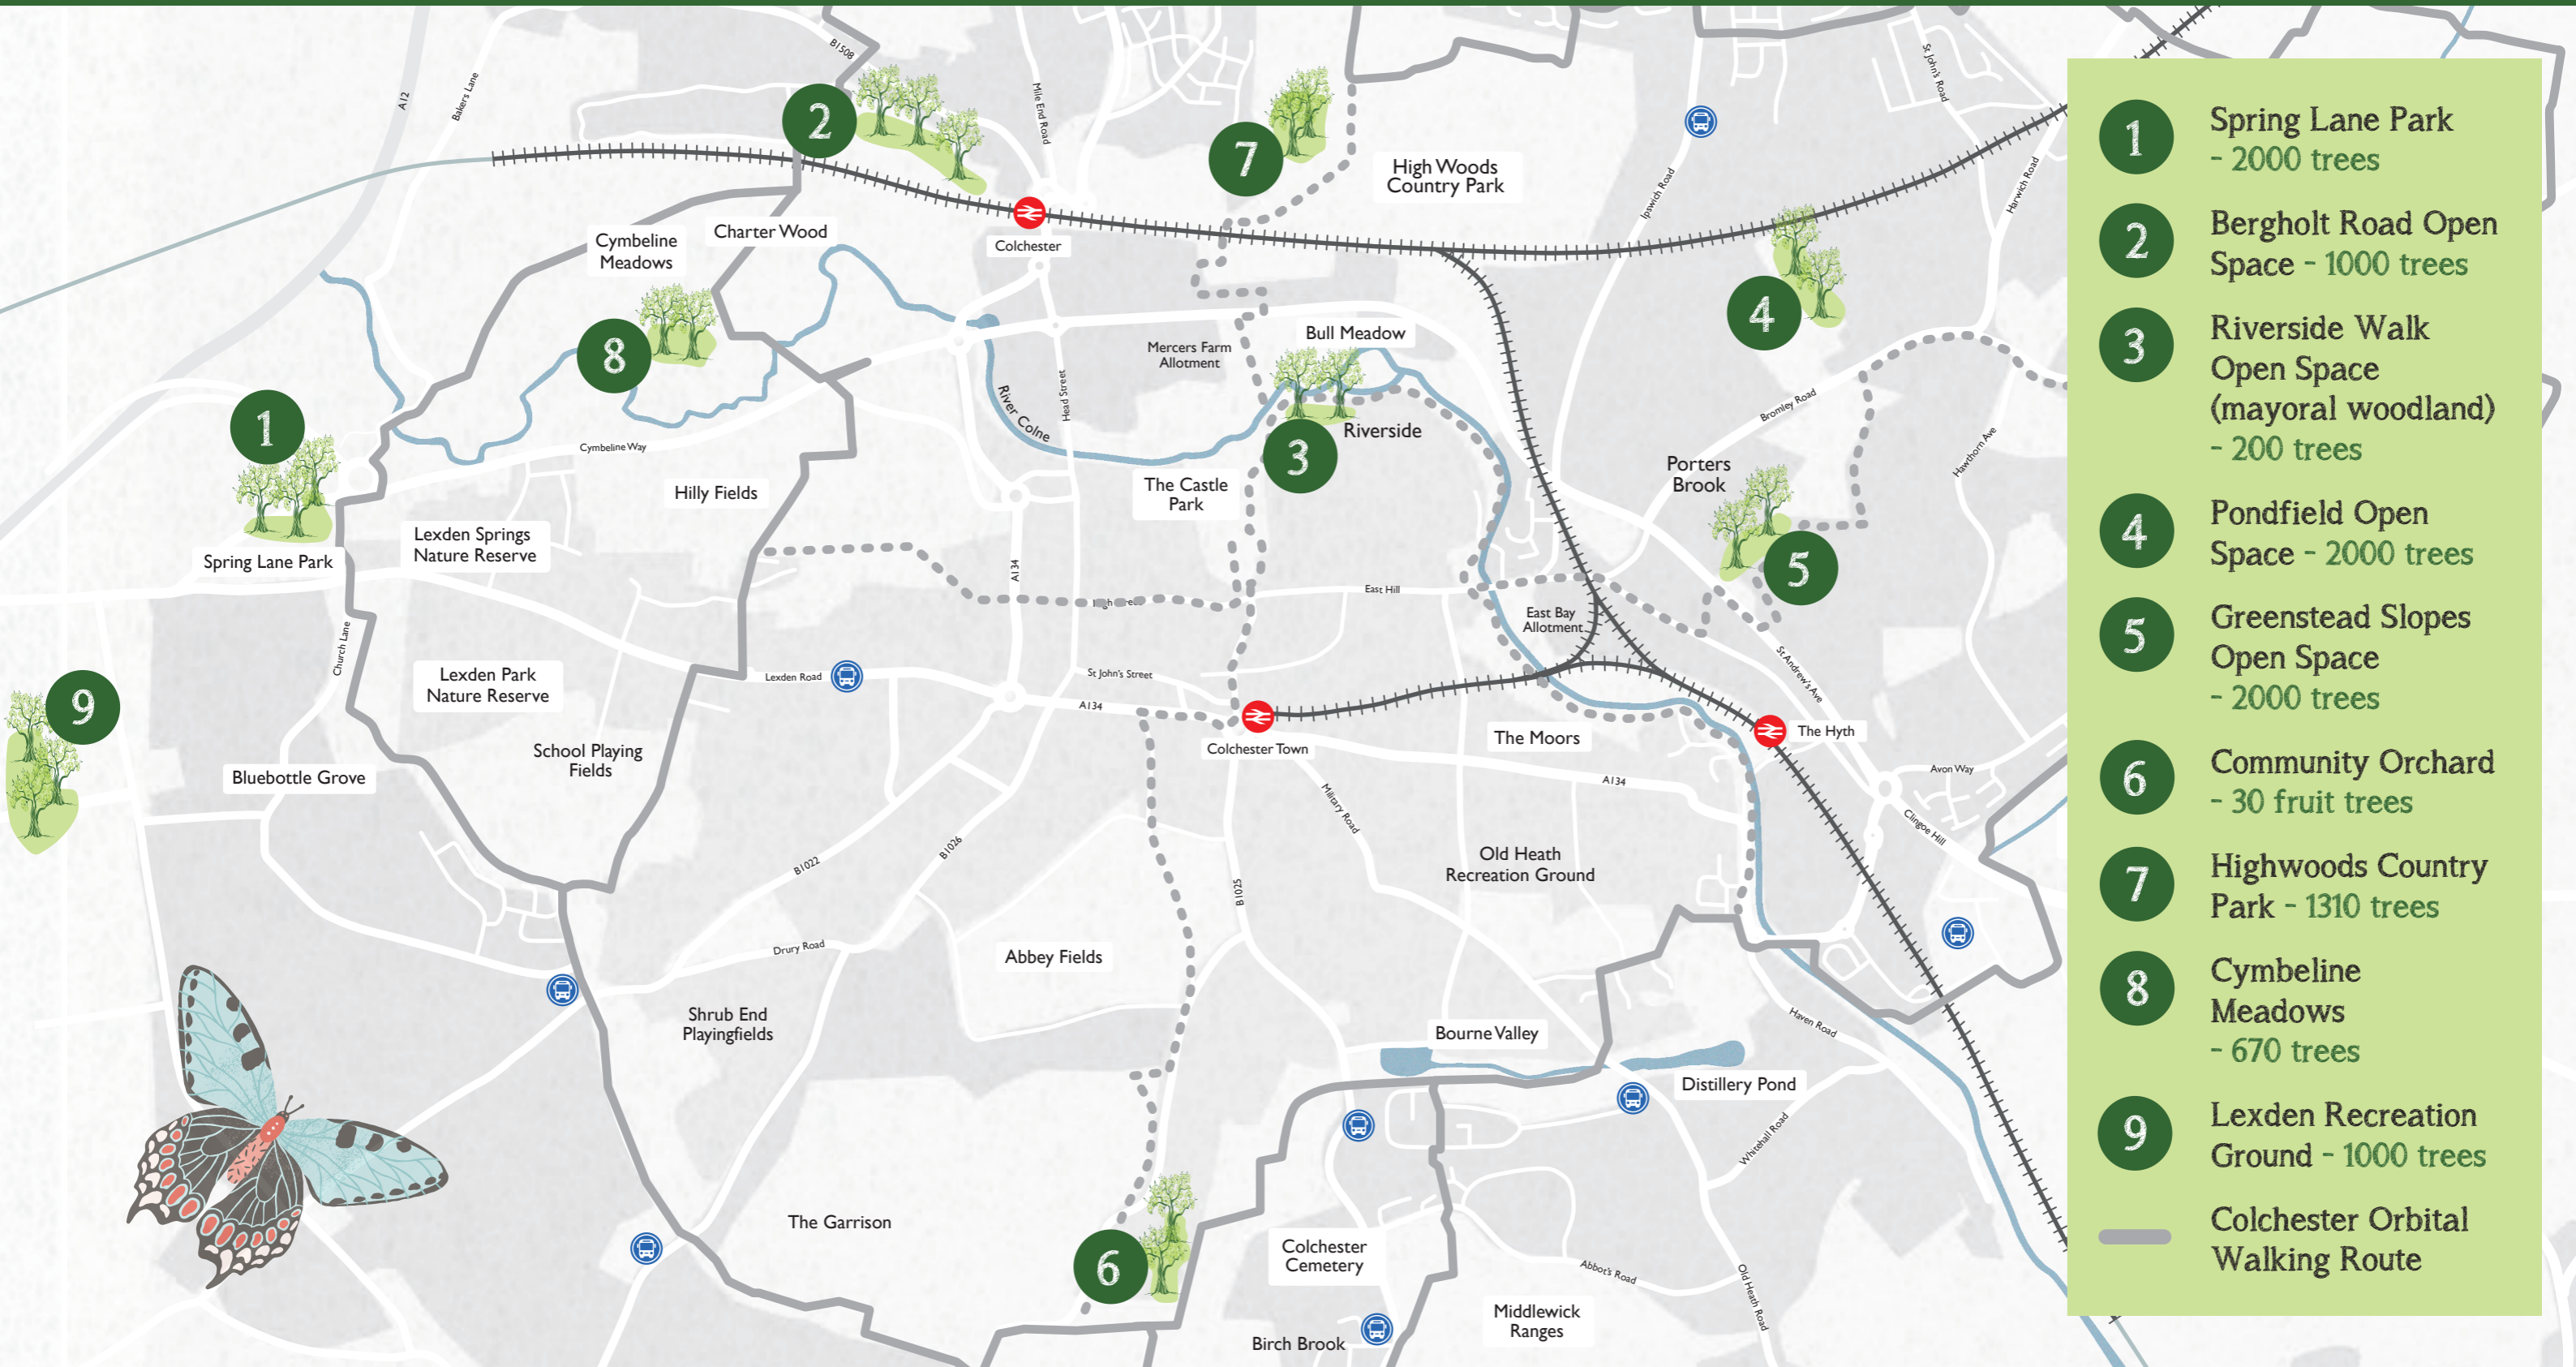

## Planting Sites 2020/21

- 1 Spring Lane Park - 2000 trees
- 2 Bergholt Road Open Space - 1000 trees
- 3 Riverside Walk Open Space (mayoral woodland) - 200 trees
- 4 Pondfield Open Space - 2000 trees
- 5 Greenstead Slopes Open Space - 2000 trees
- 6 Community Orchard - 30 fruit trees
- 7 Highwoods Country Park - 1310 trees
- 8 Cymbeline Meadows - 670 trees
- 9 Lexden Recreation Ground - 1000 trees
- Colchester Orbital Walking Route